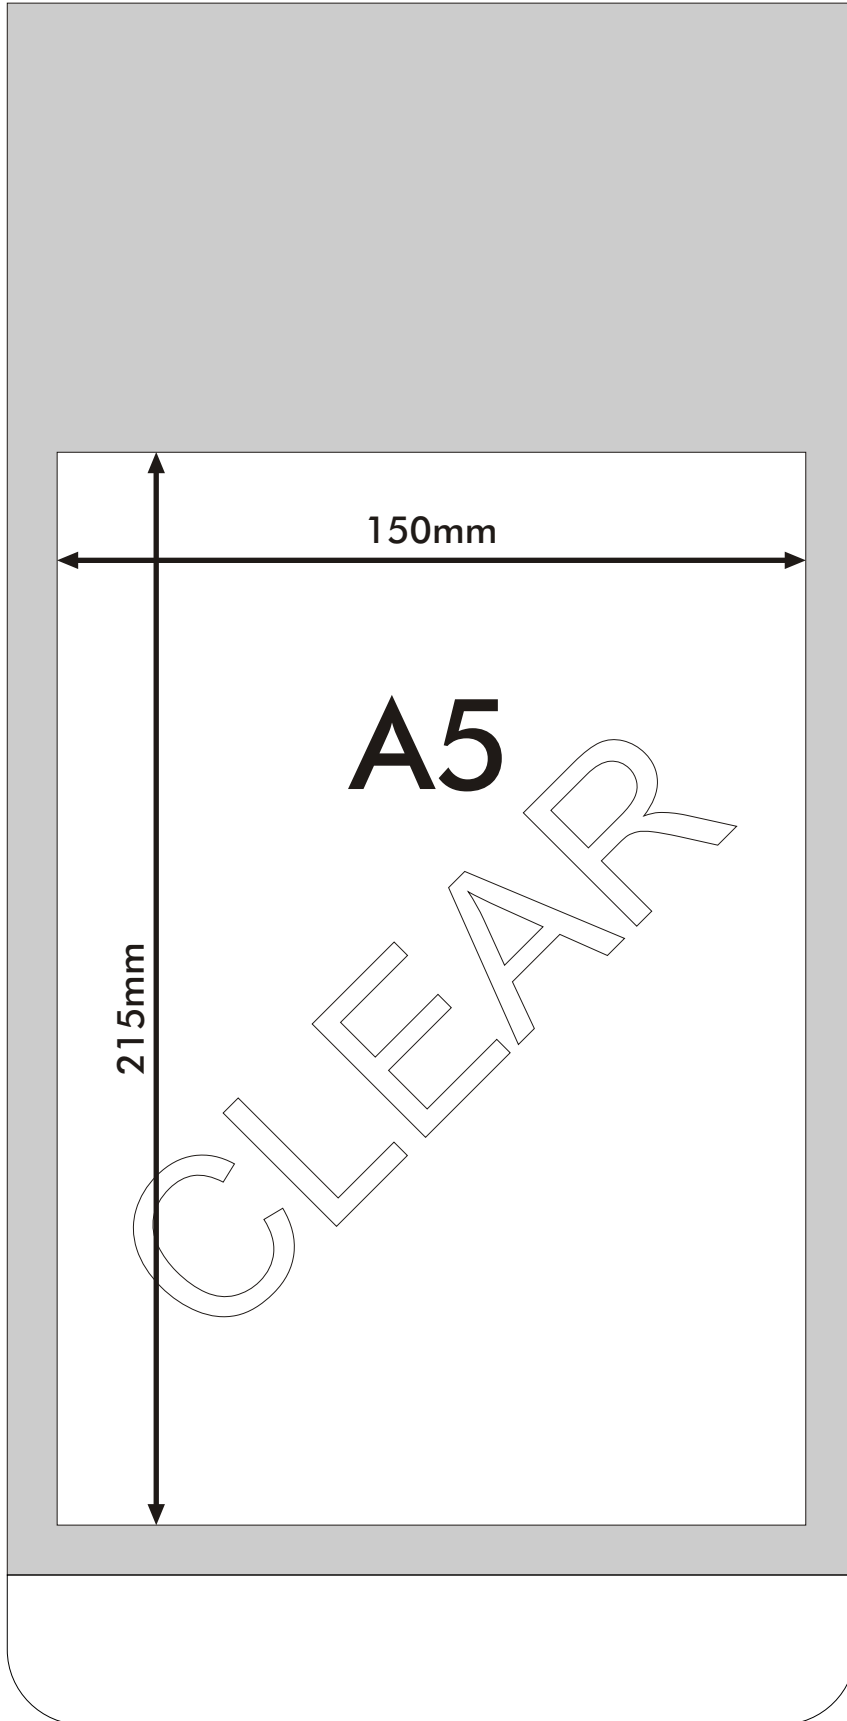

1.5MM CLEAR PVC

REUSABLE A5

NOTICE

HOLDER

170mm
PRINT AREA

315mm
PRINT AREA

150mm

215mm

1.5MM CLEAR PVC

REUSABLE A4

NOTICE

HOLDER

230mm
PRINT AREA

375mm
PRINT AREA

210mm

290mm

2MM CLEAR PVC

REUSABLE A3

NOTICE

HOLDER

330mm
PRINT AREA

560mm
PRINT AREA

ACRYLIC DESIGN

3A / 3B SHAKESPEAR INDUSTRIAL ESTATE
SHAKESPEAR STREET
WATFORD, HERTS
WD24 5RS

450mm
PRINT AREA

760mm
PRINT AREA

420mm

A2

CLEAR

590mm