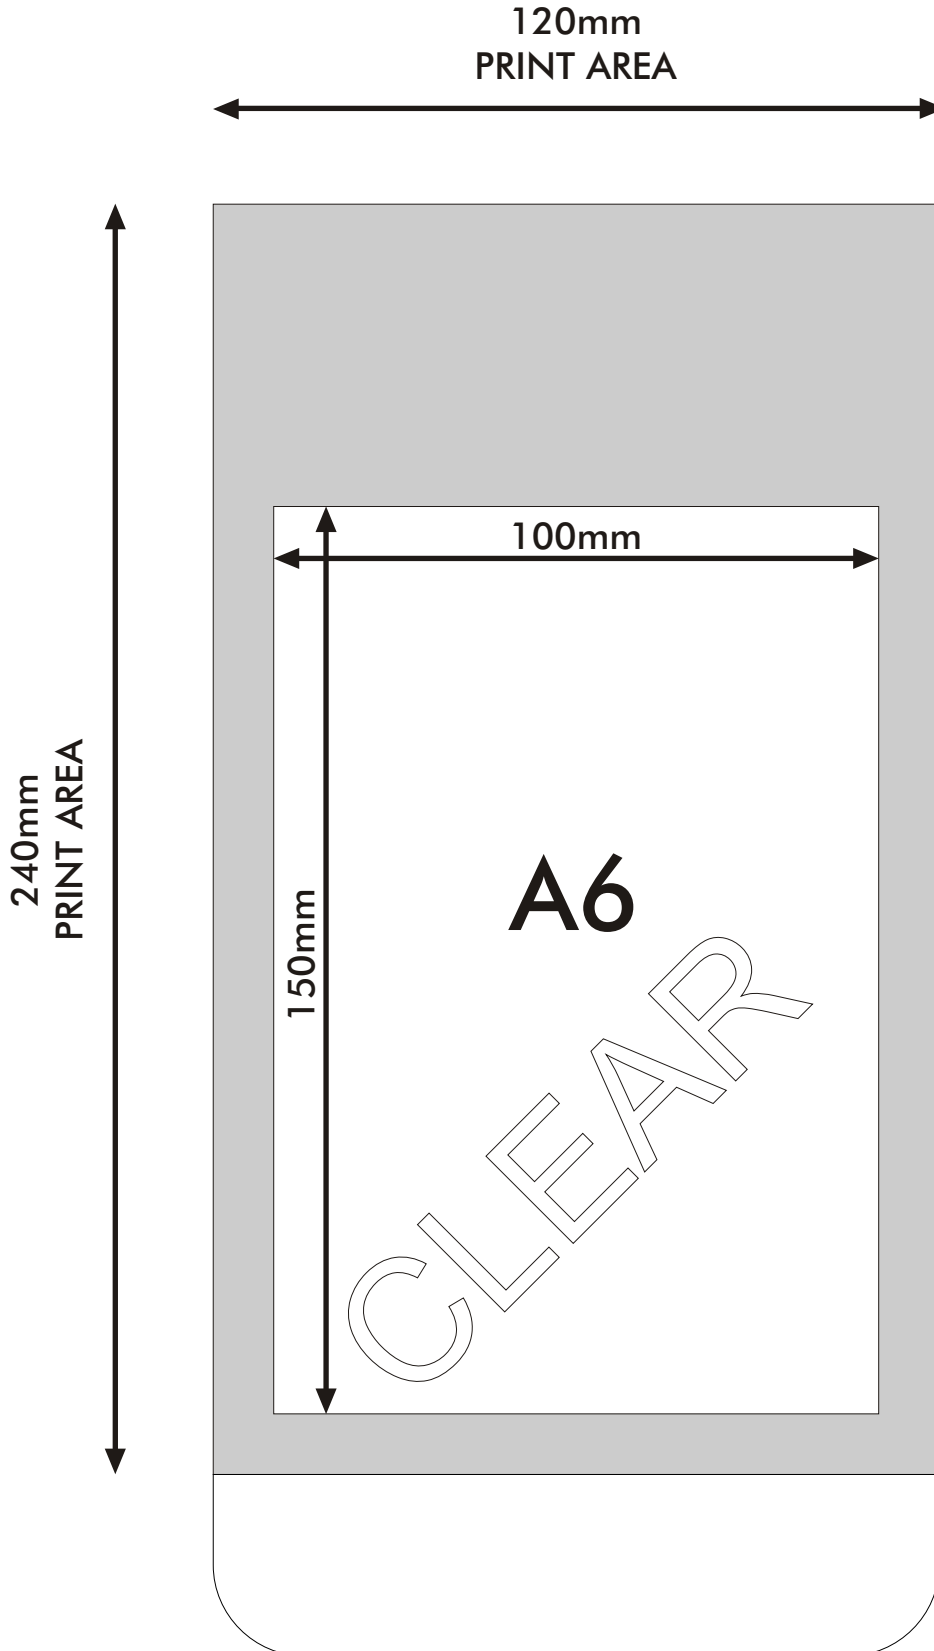

ACRYLIC DESIGN

3A / 3B SHAKESPEAR INDUSTRIAL ESTATE
SHAKESPEAR STREET
WATFORD, HERTS
WD24 5RS

TEL:01923 241122 FAX:01923 24114

COPYRIGHT ACRYLIC DESIGN

MATERIAL:

CLEAR PVC

1.5MM CLEAR PVC

REUSABLE A6

NOTICE

HOLDER